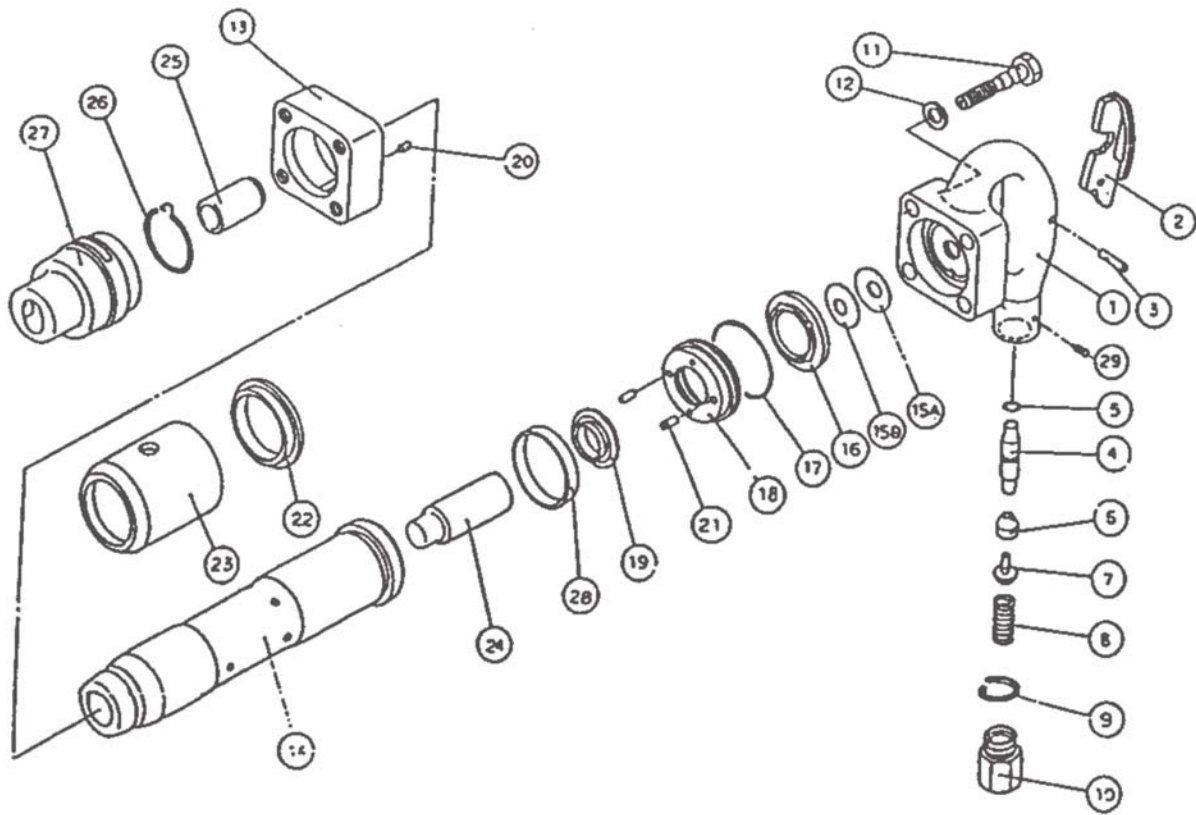

Toku THH-6,7,8,9 Chipping Hammer

Toku THH-6,7,8,9 Chipping Hammer

Index	Tamco	Jet	Description	List Price
1	Y10219010	12A100010	Handle	N/A
1A	Y1021901A		Handle Complete	452.50
2	Y1062002A	22A90002A	Trigger	35.40
3	Y10620030	22A900003	Roll Pin 6 x 28	1.35
4	Y10620040	22A900004	Push Rod	11.55
5	Y31110030	22A900005	O-Ring P-9	0.90
6	Y10601050	22A900006	Inlet Valve	17.35
7	Y10620070	22A900007	Inlet Valve Rod	15.75
8	Y10620080	22A900008	Inlet Valve Spring	4.15
9	Y10219090	22A900010	Lock Washer	3.10
10	Y1021910A	12A100100	Screw Bushing	18.55
11	Y10219110	12A100110	Back Head Bolt	25.65
12	Y10219120	12A100120	Washer	1.35
13	Y10219130	12A100130	Back Head	40.15
14	Y10219140	12A100140	Cylinder THH-6B	211.20
	Y10221140	12A200140	Cylinder THH-7B	211.20
	Y10223140	12A300140	Cylinder THH-8B	211.20
	Y10225140	12A400140	Cylinder THH-9B	211.20
15A	Y1021915H	12A10015H	Plate (H)	2.25
15B	Y1021915L	12A10015L	Plate (L)	2.25
16	Y10219160	12A100160	Valve Cover	25.65
17	Y10219170	12A100170	O-Ring S-56	3.60
18	Y10219180	12A100180	Valve Box	43.70
19	Y10219190	12A100190	Valve	29.20
20	Y10219200	12A100200	Cylinder Knock Pin 6 x 8	2.25
21	Y10219210	12A100210	Valve Knock Pin 6 x 12	2.25
22	Y10219220	12A100220	Exhaust Cover (Upper)	22.60
23	Y10219230	12A100330	Exhaust Cover (Lower for THH-6B, 7B)	54.70
	Y10223230	12A300230	Exhaust Cover (Lower for THH-8B, 9B)	54.70
24	Y10219240	12A100240	Piston for THH-6B	25.65
	Y10221240	12A200240	Piston for THH-7B	25.65
	Y10223240	12A300240	Piston for THH-8B	25.65
	Y10225240	12A400240	Piston for THH-9B	25.65
25	Y1021925H	21A1021H0	Shank Bushing (Hex)	19.30
	Y1021925R	21A1021R0	Shank Bushing (Round)	18.25
26	Y10212300	557912	Retainer Spring	1.50
27	T25119002	557911	Retainer (Old part# Y10212290)	45.25
28	Y10219280	12A100280	Ring	14.65
29	Y1021929A	Y10219290	Set Screw	2.00
	T25129103		Deluxe Quick Change Retainer	110.90