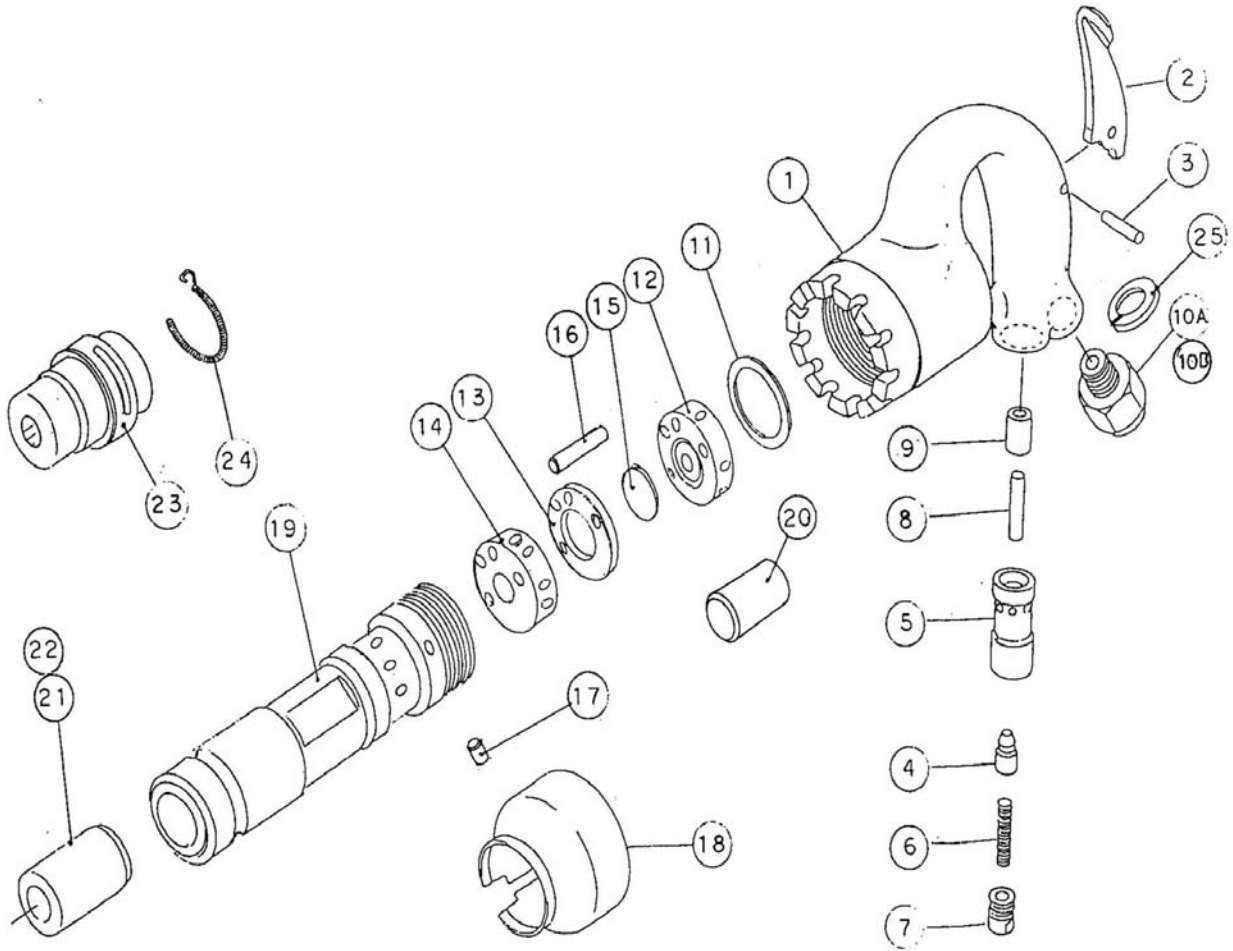

Toku AA-0S Chipping Hammer

Toku AA-0S Chipping Hammer

Index	Tamco	Description	List Price
1	Y10298010	Handle	177.90
	Y1029801A	Handle Complete	263.90
2	Y10301020	Lever	18.75
3	Y10301030	Spring Pin 5 x 18	1.80
4	Y10301050	Throttle Valve	12.45
5	Y10301040	Throttle Valve Bushing	19.60
6	Y10301070	Throttle Valve Spring	1.75
7	Y10301080	Throttle Valve Cap	8.05
8	Y10301090	Push Rod	6.25
9	Y10301100	Push Rod Sleeve	12.45
10A	Y1029810A	Screw Bushing 1/4" x 3/8"	7.60
11	Y10298110	Handle Washer	5.35
12	Y10298120	Valve Upper Seat	32.05
13	Y10298130	Valve Center Seat	12.45
14	Y10298140	Valve Lower Seat	32.05
15	Y31002100	Valve	5.85
16	Y10298160	Dowel Pin 5 x 22	2.05
17	Y10301180	Clutch Key	4.50
18	Y10301190	Exhaust Band	17.80
19	Y10298190	Cylinder	213.45
20	Y10298200	Piston	15.55
21	Y1021224R	Shank Bushing (Round)	18.80
22	Y1021224H	Shank Bushing (Hex)	18.80
23	Y10298230	Body Retainer, Oval Collar	80.05
	Y10298230R	Body Retainer, Round Collar	80.05
24	Y10212300	Retainer Spring	1.50
25	Y10600360	Spring Washer	0.90